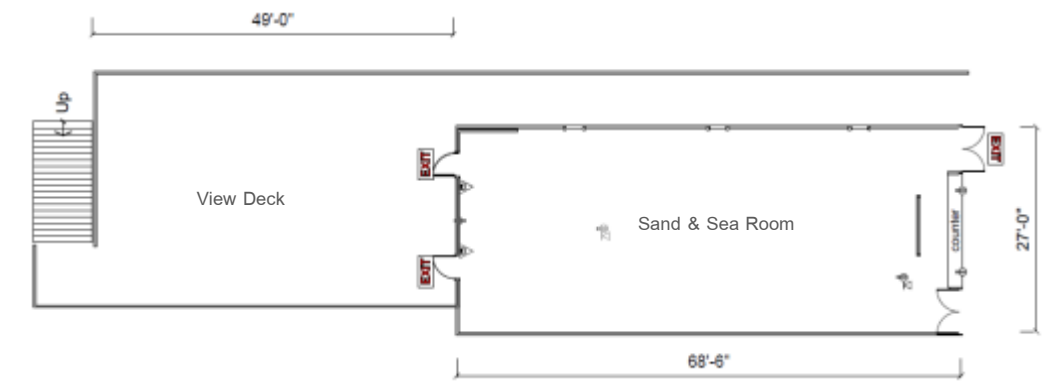

POOL HOUSE

SAND & SEA ROOM W/VIEW DECK

POOL & POOL DECK

CAPACITY

	Sq Ft	Dimensions	Ceiling	Standing	Reception	Theatre	Classroom	U-Shape	Boardroom
Sand & Sea Room	1,836	68x27	9'	120	100	132	60	44	40
View Deck	1,519	49x31	-	80	60	96	-	-	-
Pool Deck	9,987	204x80	-	280	280	-	-	-	-