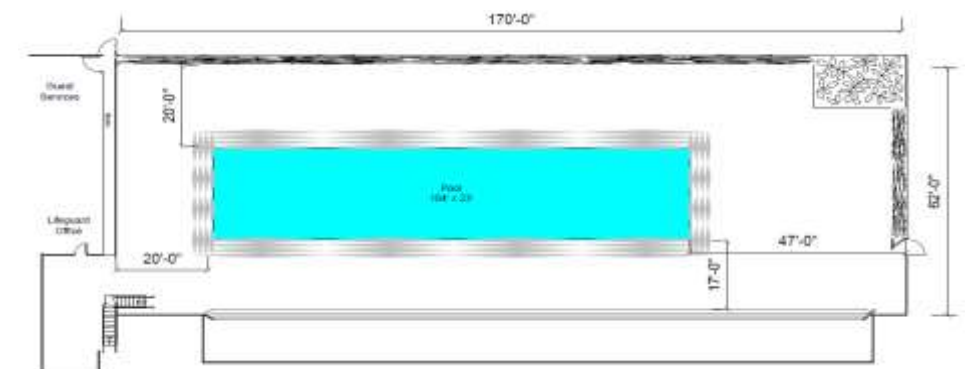

POOL HOUSE

SAND & SEA ROOM W/VIEW DECK

POOL & POOL DECK

CAPACITY

	Sq Ft	Dimensions	Ceiling	Standing	Reception	Theatre	Classroom	U-Shape	Boardroom
Sand & Sea Room	1,836	68x27	9'	120	100	132	60	44	40
View Deck	1,519	49x31	-	80	60	96	-	-	-
Pool Deck	9,987	204x80	-	280	280	-	-	-	-